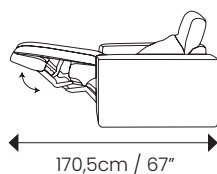

Motion Sofa | MANTOVANI | SM120

Mantovani delivers exceptional comfort in a compact, modular, space-efficient motion sofa, featuring a smooth Comfort mechanism and supportive headrest. Finished with refined baseball stitching on the seat, back, and armrests for a handcrafted touch.

CENTER ARM:

Stainless cupholders, storage console
USB/USB-c charging provides added
comfort and convenience.

SWITCH - D:

SIDE VIEW :

Headrest Down

Headrest Up

Reclined

MODULES:

POPULAR CONFIGURATIONS:

CONSTRUCTION:

Plywood frame with nozag springs combined with non-woven fabric in the seat. At the core of the seat, pocket springs for enhanced comfort, topped with layered cut foam in varying densitie.

The backrest is constructed with elastic webbing attached to the frame, topped with layered cut foam in varying densitie.

The armrests are made from solid plywood and finished with multi-density cut foam.