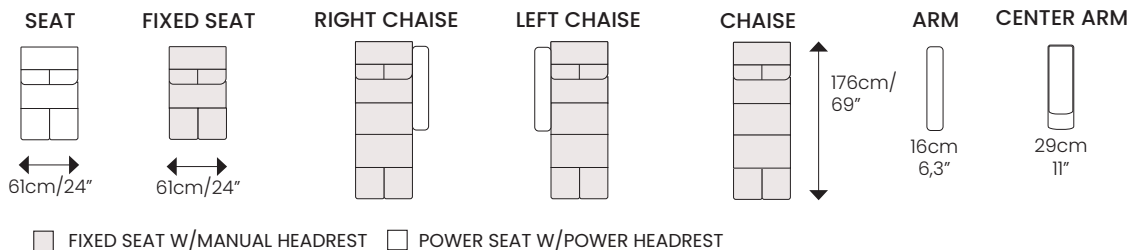

Motion Sofa | MANTOVANI | SM120

Mantovani delivers exceptional comfort in a compact, modular, space-efficient motion sofa, featuring a smooth Comfort mechanism and supportive headrest. Finished with refined baseball stitching on the seat, back, and armrests for a handcrafted touch.

CENTER ARM:

Stainless cupholders, storage console
USB/USB-c charging provides added
comfort and convenience.

SWITCH - D:

SIDE VIEW :

Headrest Down

Headrest Up

Reclined

MODULES:

POPULAR CONFIGURATIONS:

CONSTRUCTION:

Plywood frame with nozag springs combined with non-woven fabric in the seat. At the core of the seat, pocket springs for enhanced comfort, topped with layered cut foam in varying densitie.

The backrest is constructed with elastic webbing attached to the frame, topped with layered cut foam in varying densitie.

The armrests are made from solid plywood and finished with multi-density cut foam.