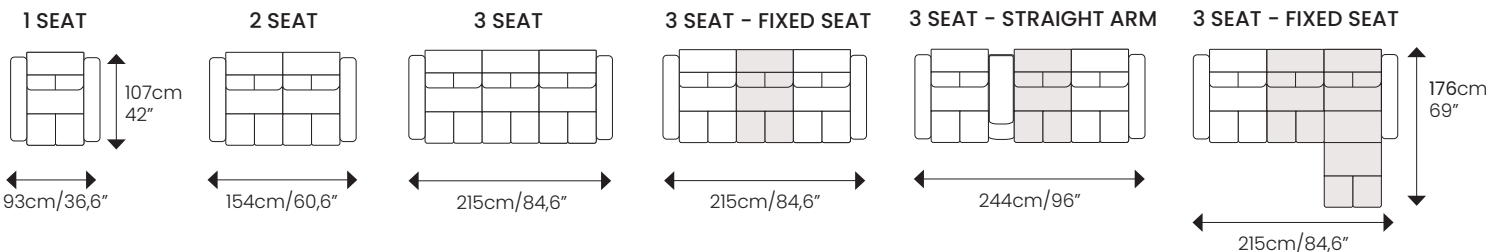

Headrest Up

Reclined

MODULES:

POPULAR CONFIGURATIONS:

CONSTRUCTION:

Plywood frame with nozag springs combined with non-woven fabric in the seat. At the core of the seat, pocket springs for enhanced comfort, topped with layered cut foam in varying densitie.