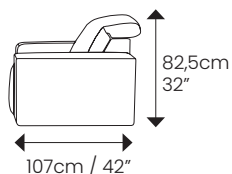

1P

2 P-P

3 P-P

CENTER ARM:

Stainless cupholders, storage console
USB/USB-c charging provides added
comfort and convenience.

SWITCH - D:

SIDE VIEW :

Headrest Down