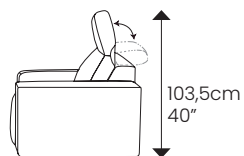

Headrest Up

Reclined