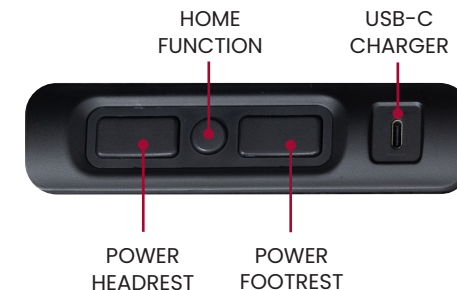

1P

2 P-P

3 P-P

CENTER ARM:

Stainless cupholders, storage console
USB/USB-c charging provides added
comfort and convenience.

SWITCH - D:

SIDE VIEW :

Headrest Down

Headrest Up

Reclined

MODULES:

POPULAR CONFIGURATIONS:

CONSTRUCTION:

Plywood frame with nozag springs combined with non-woven fabric in the seat. At the core of the seat, pocket springs for enhanced comfort, topped with layered cut foam in varying densitie.