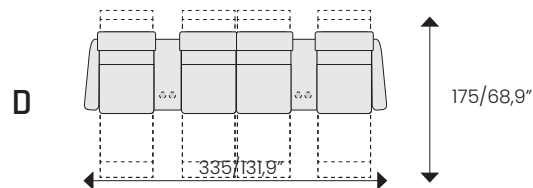

H

MEASUREMENTS CM/INCH:

Dimensions may vary with +/- 2cm / 1 inch

Seat depth: 54/21,3"
 Seat height: 45/17,7"
 Seat width: 60/23,6"
 Seat + chaise depth : 108/42,5"
 Total height: 109,5/43,1"

Seat, No Arms : L: 91/35,8" W: 60/23,6" H: 110/43,3"
 Outside arm: L: 77/30,3" W: 17,5/6,9" H: 60,5/23,8"

Straight Console (cm/inch)
 L: 80/31,5" W: 30/11,8" H: 56,5/22,2"

Wedge Console (cm/inch)
 L: 80/31,5" W: 37/14,5" H: 56,5/22,2"

CHAIR WEIGHT & LOAD CAPACITY:

Standard chairs: 49 kg/108 lbs to 59 kg/130 lbs
 Large chairs: 51 kg/112 lbs to 61 kg/134 lbs, depending upon selected functionality.

WALLSAVER:

Wall clearance : 13cm/5"

SETUPS - CENTER ARM STRAIGHT:

SETUPS - CENTER ARM WEDGE: