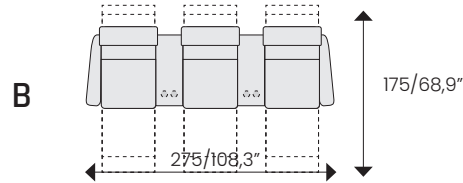

H

MEASUREMENTS CM/INCH:

Dimensions may vary with +/- 2cm / 1 inch

Seat depth: 54/21,3"
 Seat height: 45/17,7"
 Seat width: 60/23,6"
 Seat + chaise depth : 108/42,5"
 Total height: 109,5/43,1"

Seat, No Arms : L: 91/35,8" W: 60/23,6" H: 110/43,3"
 Outside arm: L: 77/30,3" W: 17,5/6,9" H: 60,5/23,8"

Straight Console (cm/inch)
 L: 80/31,5" W: 30/11,8" H: 56,5/22,2"

Wedge Console (cm/inch)
 L: 80/31,5" W: 37/14,5" H: 56,5/22,2"

CHAIR WEIGHT & LOAD CAPACITY:

Standard chairs: 49 kg/108 lbs to 59 kg/130 lbs
 Large chairs: 51 kg/112 lbs to 61 kg/134 lbs, depending upon selected functionality.

WALLSAVER:

Wall clearance : 13cm/5"

SETUPS - CENTER ARM STRAIGHT:

SETUPS - CENTER ARM WEDGE: