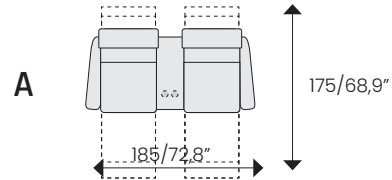

H

MEASUREMENTS CM/INCH:

Dimensions may vary with +/- 2cm / 1 inch

Seat depth: 54/21,3"
 Seat height: 45/17,7"
 Seat width: 60/23,6"
 Seat + chaise depth : 108/42,5"
 Total height: 109,5/43,1"

Seat, No Arms : L: 91/35,8" W: 60/23,6" H: 110/43,3"
 Outside arm: L: 77/30,3" W: 17,5/6,9" H: 60,5/23,8"

Straight Console (cm/inch)
 L: 80/31,5" W: 30/11,8" H: 56,5/22,2"

Wedge Console (cm/inch)
 L: 80/31,5" W: 37/14,5" H: 56,5/22,2"

CHAIR WEIGHT & LOAD CAPACITY:

Standard chairs: 49 kg/108 lbs to 59 kg/130 lbs
 Large chairs: 51 kg/112 lbs to 61 kg/134 lbs, depending upon selected functionality.

WALLSAVER:

Wall clearance : 13cm/5"

SETUPS - CENTER ARM STRAIGHT:

SETUPS - CENTER ARM WEDGE: