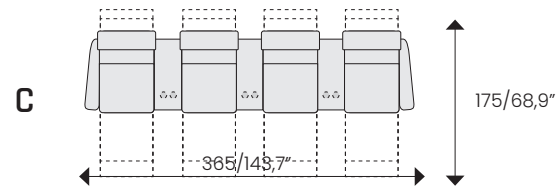

H

MEASUREMENTS CM/INCH:

Dimensions may vary with +/- 2cm / 1 inch

Seat depth: 54/21,3"
 Seat height: 45/17,7"
 Seat width: 60/23,6"
 Seat + chaise depth : 108/42,5"
 Total height: 109,5/43,1"

Seat, No Arms : L: 91/35,8" W: 60/23,6" H: 110/43,3"
 Outside arm: L: 77/30,3" W: 17,5/6,9" H: 60,5/23,8"

Straight Console (cm/inch)
 L: 80/31,5" W: 30/11,8" H: 56,5/22,2"

Wedge Console (cm/inch)
 L: 80/31,5" W: 37/14,5" H: 56,5/22,2"

CHAIR WEIGHT & LOAD CAPACITY:

Standard chairs: 49 kg/108 lbs to 59 kg/130 lbs
 Large chairs: 51 kg/112 lbs to 61 kg/134 lbs, depending upon selected functionality.

WALLSAVER:

Wall clearance : 13cm/5"

SETUPS - CENTER ARM STRAIGHT:

SETUPS - CENTER ARM WEDGE: