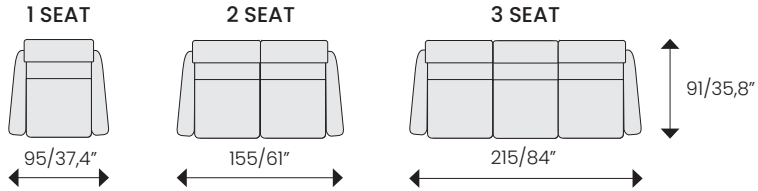

S USB-C Charger

K Charger

POWEREXTRA

- Extended Footrest
- Power Adjustable Headrest
- **Power Adjustable Dynamic Lumbar Support**
- **Comfort Heat**

X

POWERLUX

- Extended Footrest
- Power Adjustable Headrest
- Power Adjustable Dynamic Lumbar Support
- Comfort Heat
- **Soft Air Massage, 3 different Modes, 4 Individual Zones**

H

MEASUREMENTS CM/INCH:

Dimensions may vary with +/- 2cm / 1 inch

Seat depth: 54/21,3"
 Seat height: 45/17,7"
 Seat width: 60/23,6"
 Seat + chaise depth : 108/42,5"
 Total height: 109,5/43,1"

Seat, No Arms : L: 91/35,8" W: 60/23,6" H: 110/43,3"
 Outside arm: L: 77/30,3" W: 17,5/6,9" H: 60,5/23,8"

Straight Console (cm/inch)
 L: 80/31,5" W: 30/11,8" H: 56,5/22,2"

Wedge Console (cm/inch)
 L: 80/31,5" W: 37/14,5" H: 56,5/22,2"

CHAIR WEIGHT & LOAD CAPACITY:

Standard chairs: 49 kg/108 lbs to 59 kg/130 lbs
 Large chairs: 51 kg/112 lbs to 61 kg/134 lbs, depending upon selected functionality.