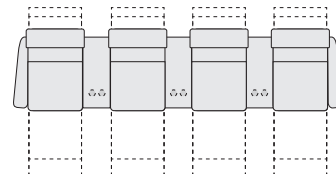

Wallsaver
 Wall clearance :
 13 cm/5 inch

Dimension may vary with +/- 2 cm / 1 inch

Center arm
 Straight

AS

185/72,8 cm/inch

BS

275/108,3 cm/inch

CS