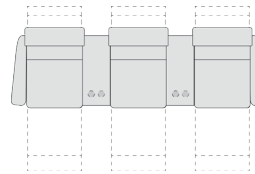

Wallsaver
 Wall clearance :
 13 cm/5 inch

Dimension may vary with +/- 2 cm / 1 inch

Center arm
 Straight

AS

185/72,8 cm/inch

BS

275/108,3 cm/inch

CS