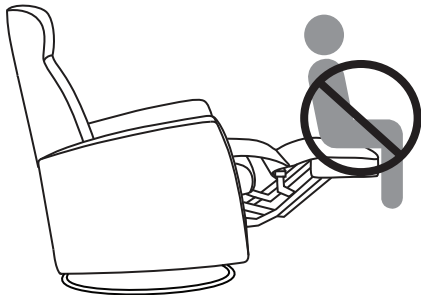

# Signature Relaxer

PowerPLUS USB (SS)

1

3

2

4

Please visit [h2seating.com](http://h2seating.com)  
or scan QR code for more information