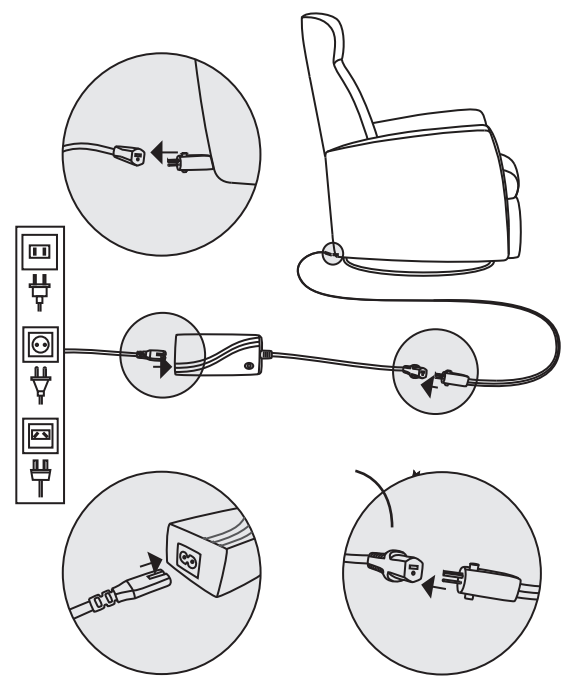

# Signature Relaxer

PowerPLUS USB (SS)

1

3

2

4

Please visit [h2seating.com](http://h2seating.com)  
or scan QR code for more information