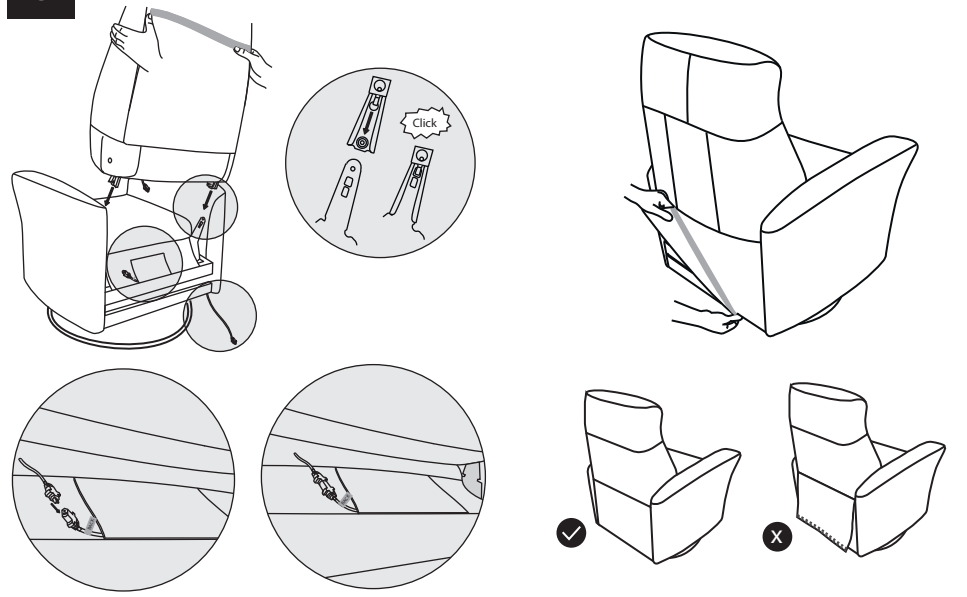

# Signature Relaxer

PowerPLUS USB (SS)

1

3

2

4

Please visit [h2seating.com](http://h2seating.com)  
or scan QR code for more information