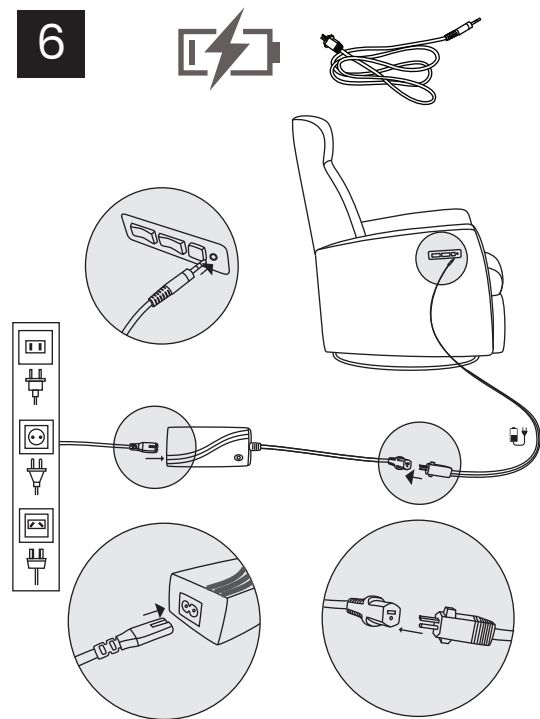

# Signature Relaxer PowerPLUS (SS) Battery Charge

1

2

4

3

5

6

Please visit [h2seating.com](http://h2seating.com)  
or scan QR code for more information