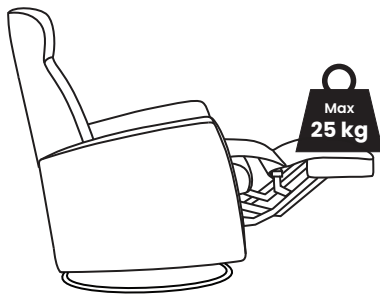

# Signature Relaxer

PowerPLUS USB (SS)

1

3

2

4

Please visit [h2seating.com](http://h2seating.com)  
or scan QR code for more information