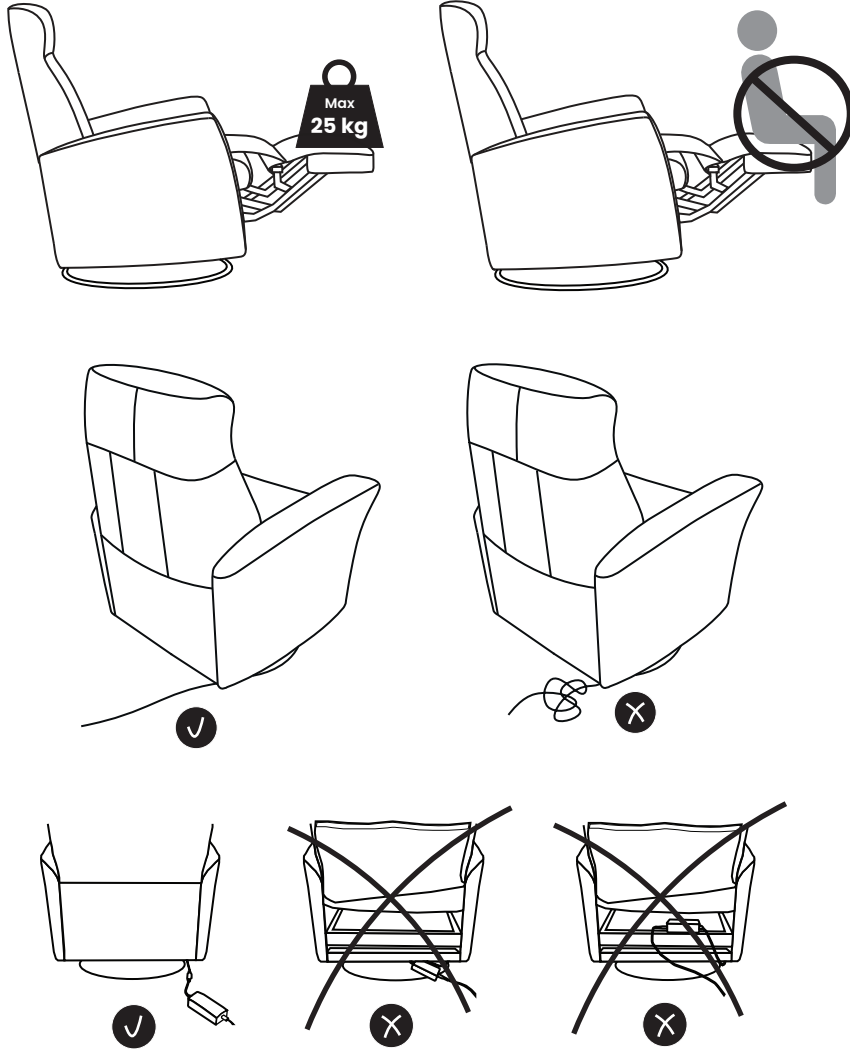

# Signature Relaxer PowerPLUS (SS) Battery Charge

1

2

4

3

5

6

Please visit [h2seating.com](http://h2seating.com)  
or scan QR code for more information