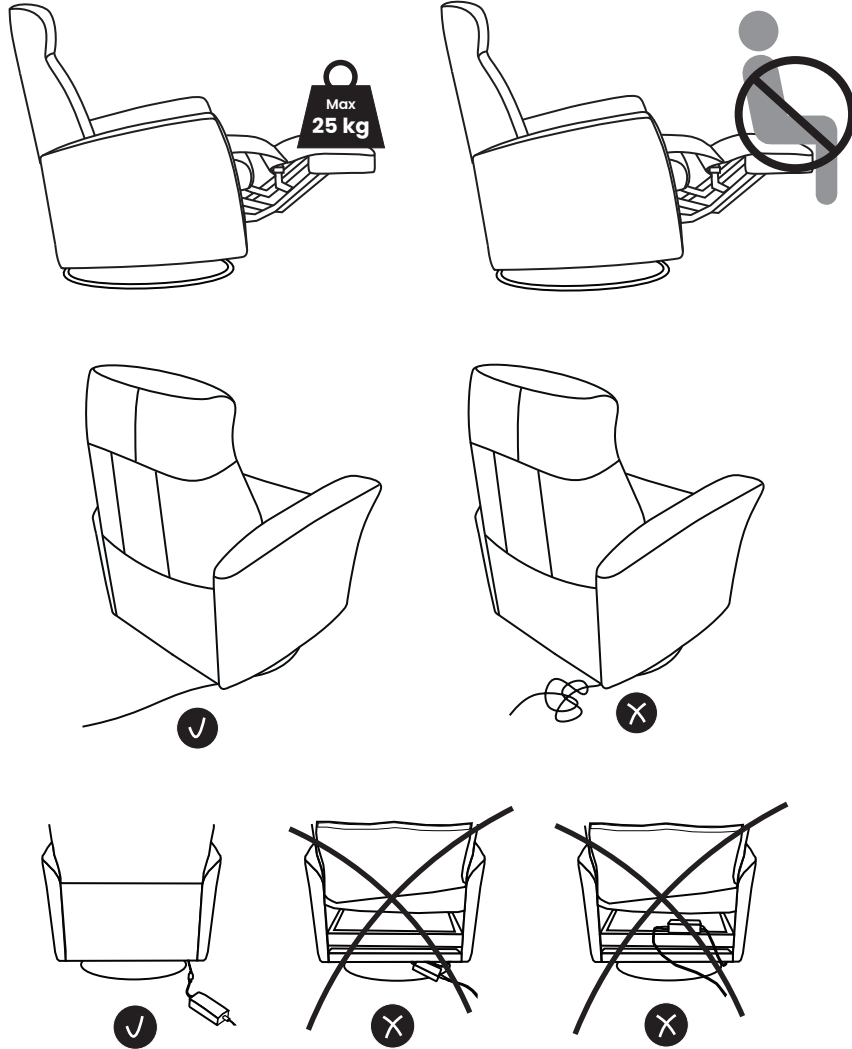

# Signature Relaxer PowerPLUS (SS) Battery Charge

1

2

4

3

5

6

Please visit [h2seating.com](http://h2seating.com)  
or scan QR code for more information

# Signature Relaxer PowerPLUS+ (SS+)

1

3

2

4

Please visit [h2seating.com](http://h2seating.com)  
or scan QR code for more information