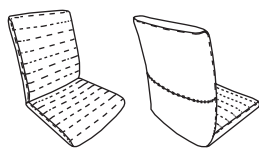

BACK OPTIONS DINING

High Back

High Back w/arm

Mid Back

Mid Back w/arm

Low Back

Low Back w/arm

LEG OPTIONS

6000 Black

6000 Polished

CHOOSE YOUR COVER DESIGN

Design 1

Design 2

Design 3

Design 5

MEASUREMENTS (CM/IN)

Chair model	Width	Depth	Height	Seat high
High	50/19,7	61/24,02	97/38,2	49,5/19,5
High w/arm	61/24,02	61/24,02	97/38,2	49,5/19,5
Mid	50/19,7	58/22,83	91,5/36	49,5/19,5
Mid w/arm	61/24,02	58/22,83	91,5/36	49,5/19,5
Low	50/19,7	58/22,83	86/33,86	49,5/19,5
Low w/arm	61/24,02	58/22,83	86/33,86	49,5/19,5