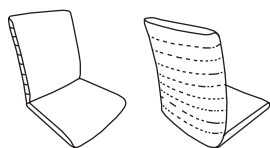

BACK OPTIONS DINING

High Back

High Back w/arm

Mid Back

Mid Back w/arm

Low Back

Low Back w/arm

LEG OPTIONS

6000 Black

6000 Polished

CHOOSE YOUR COVER DESIGN

Design 1

Design 2

Design 3

Design 5

MEASUREMENTS (CM/IN)

Chair model	Width	Depth	Height	Seat high
High	50/19,7	61/24,02	97/38,2	49,5/19,5
High w/arm	61/24,02	61/24,02	97/38,2	49,5/19,5
Mid	50/19,7	58/22,83	91,5/36	49,5/19,5
Mid w/arm	61/24,02	58/22,83	91,5/36	49,5/19,5
Low	50/19,7	58/22,83	86/33,86	49,5/19,5
Low w/arm	61/24,02	58/22,83	86/33,86	49,5/19,5