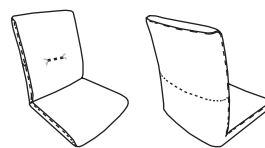

BACK OPTIONS DINING

High Back

High Back w/arm

Mid Back

Mid Back w/arm

Low Back

Low Back w/arm

LEG OPTIONS

6000 Black

6000 Polished

CHOOSE YOUR COVER DESIGN

Design 1

Design 2

Design 3

Design 5

MEASUREMENTS (CM/IN)

Chair model	Width	Depth	Height	Seat high
High	50/19,7	61/24,02	97/38,2	49,5/19,5
High w/arm	61/24,02	61/24,02	97/38,2	49,5/19,5
Mid	50/19,7	58/22,83	91,5/36	49,5/19,5
Mid w/arm	61/24,02	58/22,83	91,5/36	49,5/19,5
Low	50/19,7	58/22,83	86/33,86	49,5/19,5
Low w/arm	61/24,02	58/22,83	86/33,86	49,5/19,5