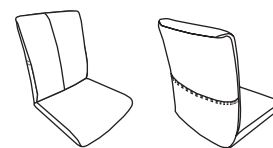

BACK OPTIONS DINING

High Back

High Back w/arm

Mid Back

Mid Back w/arm

Low Back

Low Back w/arm

LEG OPTIONS

6000 Black

6000 Polished

CHOOSE YOUR COVER DESIGN

Design 1

Design 2

Design 3

Design 5

MEASUREMENTS (CM/IN)

Chair model	Width	Depth	Height	Seat high
High	50/19,7	61/24,02	97/38,2	49,5/19,5
High w/arm	61/24,02	61/24,02	97/38,2	49,5/19,5
Mid	50/19,7	58/22,83	91,5/36	49,5/19,5
Mid w/arm	61/24,02	58/22,83	91,5/36	49,5/19,5
Low	50/19,7	58/22,83	86/33,86	49,5/19,5
Low w/arm	61/24,02	58/22,83	86/33,86	49,5/19,5