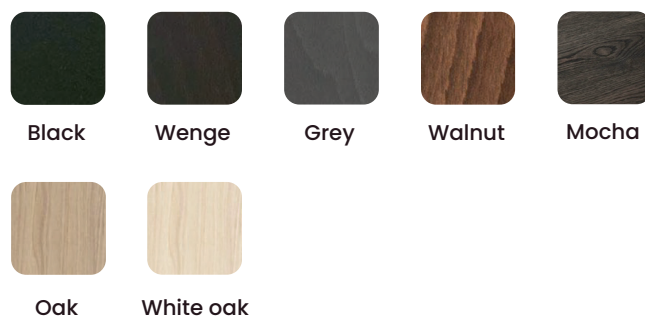

Dimension may vary +/- 2cm/1 inch

BASE OPTIONS

RING BASE
Wood

WOOD OPTIONS

COVER OPTIONS

We offer all our chairs in various leather qualities, fabrics, colours and design. See the selection on our website or at your nearest H2 retailer.