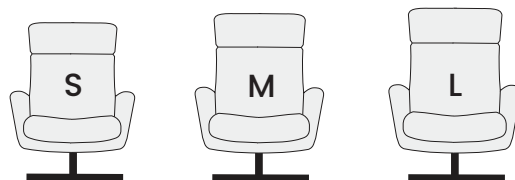

Easy 360° Swivel

Recline

Telescopic
Head & Neck Support

Dynamic Lumbar Support

Adaptable Footstool

- Authentic classic Norwegian designed swivel recliner.
- Premium cold-cure molded technology ensures comfort, body-correct support, and durability.
- Scandinavian laminated wood, combined with a strong, ergonomically engineered steel frame and double-hinged steel springs, ensures strength and optimal comfort.
- Patented reclining system offers easy recline and lay-flat positions.
- Adjustable head and neck support for reading, watching TV, or resting.
- Patented dynamic lumbar support ensures optimal lower back support regardless of reclining position.
- Freestanding footstool that automatically adapts to the reclining movement ensures the best possible leg support.

SIZE OPTIONS

Comfort seating is all about finding the optimal size and design. Choose between different sizes and seat heights.

You can choose to lower (2cm/0,8inch) or increase the seat height (2cm/0,8inch) heights compared to the seat height measurements below.

MEASUREMENTS (CM/IN)

Art.no	Size	Width	Depth	Height	Seat Width	Seat Height	Seat Depth	Depth reclined	Wall clearance
NT239	Standard	73/28,8	84/33,1	100/39,4	48/18,9	43/16,9	49/19,3	118/46,5	28/11,0
NT439	Medium	78/30,7	85/33,5	101/39,8	52/20,9	44/17,3	50/19,7	119/46,8	28/11,0
NT639	Large	83/32,7	86/33,9	104/41	58/22,8	44/17,3	52/20,5	121/47,6	30/11,8
	Ottoman	53/20,9	49/19,3	43/16,9					