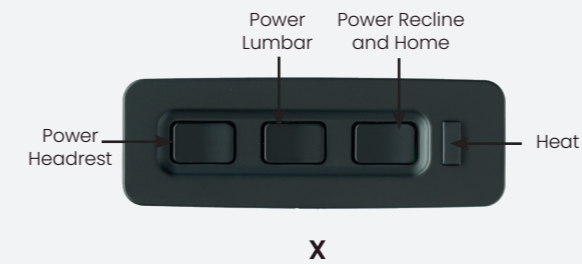

SWITCH OPTION: