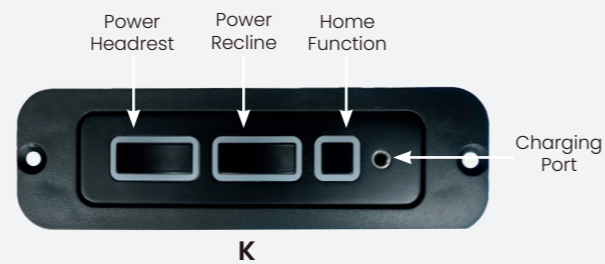

SWITCH OPTIONS:

Find the right Power Switch to suit your style and preferences.

B

Black Oval

E

Black Oval
w/Battery Charging Port

W (GP+)

Heat Option and USB

PowerPlus

With **PowerPlus** you will get power recline and power operated headrest along with all the other functions available on the Power version.

- Swivel
- Extended Footrest
- Dynamic Lumbar Support
- Glider & Glider Locker
- Smart Storage
- Optional with Comfort Heat (GS+)
- **Power Adjustable Headrest**
- **Battery Option w/Charging Function**

SWITCH OPTIONS:

S

With USB Port

K

With Battery Charging Port

R (GS+)

With Heat

PowerExtra