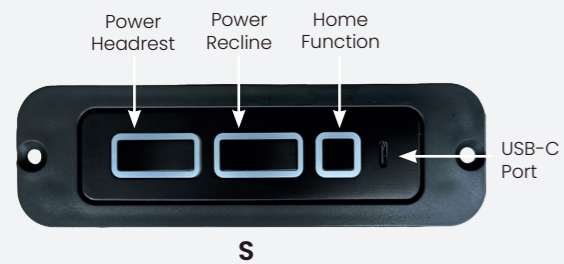

SWITCH OPTIONS:

Find the right Power Switch to suit your style and preferences.

B

Black Oval

E

Black Oval
w/Battery Charging Port

W (GP+)

Heat Option and USB

SWITCH OPTIONS:

S

With USB Port

K

With Battery Charging Port

R (GS+)

With Heat

PowerExtra