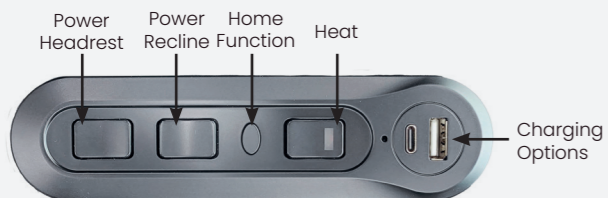

SWITCH OPTIONS:

Find the right Power Switch to suit your style and preferences.

B

Black Oval

E

Black Oval
w/Battery Charging Port

W (GP+)

Heat Option and USB

SWITCH OPTIONS:

S

With USB Port

K

With Battery Charging Port

R (GS+)

With Heat

PowerExtra

PowerExtra will give you power recline and power headrest as well as power adjustable dynamic lumbar support. Heat with 3 temperature levels is also included.

- Swivel
- Extended Footrest
- Power Adjustable Headrest
- Glider & Glider Locker
- **Power Adjustable Dynamic Lumbar Support**
- **Comfort Heat**