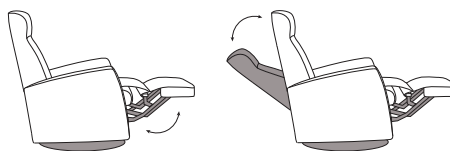

Swivel

Smooth Glider Function

Dynamic Lumbar Support

Reclines smoothly into a
comfort position and
Lay-Flat deep recline with full
Zero Gravity and full arm support

Adjustable
Head & Neckrest

SIZE OPTIONS

Comfort seating is all about finding the optimal size and design.

Choose between Standard and Large.

SINGLE MOTOR

First raise footrest, then back reclines

MEASUREMENTS

SIZE	WIDTH	DEPTH	HEIGHT	SEAT WIDTH	SEAT HEIGHT	SEAT DEPTH	DEPTH RECLINED	WALL CLEARANCE
Standard	79/31,1	92/36,2	102-115/40,2-45,3	50/19,7	43/16,9	53/20,9	167/65,7	31/12,2
Large	84/33,1	95/37,4	104-117/41-46,1	55/21,7	44/17,3	54/21,3	172/67,7	34/13,4

Dimension may vary +/- 2cm/1 inch

POWER OPTIONS

Power (SP)

- 360° Swivel & Smooth Glide
- Extra Long Footrest (+2" / 6cm)
- Adjustable Headrest
- Dynamic Lumbar Support
- Cloud Zero and Zero Gravity Position
- Smart Storage
- Battery Option
- Magnetic Power Port

Power w/heating (SP+)

- 360° Swivel & Smooth Glide
- Extra Long Footrest (+2" / 6cm)
- Adjustable Headrest
- Dynamic Lumbar Support
- Cloud Zero and Zero Gravity Position
- Smart Storage
- Battery Option
- Magnetic Power Port
- **Comfort Heat**