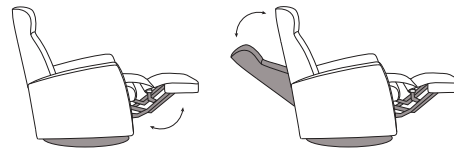

SIZE OPTIONS

Comfort seating is all about finding the optimal size and design.

Choose between Standard and Large.

SINGLE MOTOR

First raise footrest, then back reclines

MEASUREMENTS

SIZE	WIDTH	DEPTH	HEIGHT	SEAT WIDTH	SEAT HEIGHT	SEAT DEPTH	DEPTH RECLINED	WALL CLEARANCE
Standard	79/31,1	92/36,2	103 / 40,6	50/19,7	43/16,9	53/20,9	167/65,7	31/12,2
Large	84/33,1	95/37,4	107 / 42,1	55/21,7	44/17,3	54/21,3	172/67,7	34/13,4

Dimension may vary +/- 2cm/1 inch

POWER OPTIONS

Power (SP)

- 360° Swivel & Smooth Glide
- Extra Long Footrest (+2" / 6cm)
- Adjustable Headrest
- Dynamic Lumbar Support
- Cloud Zero and Zero Gravity Position
- Smart Storage
- Battery Option
- Magnetic Power Port
- **Optional Comfort Heat (SP+)**

PowerPlus (SS)

- 360° Swivel & Smooth Glide
- Extra Long Footrest (+2" / 6cm)
- Dynamic Lumbar Support
- Cloud Zero and Zero Gravity Position
- Smart Storage
- Battery Option
- Magnetic Power Port
- **Power Adjustable Headrest**
- **Optional Comfort Heat (SS+)**

PowerExtra (SX)

- 360° Swivel & Smooth Glide
- Extra Long Footrest (+2" / 6cm)
- Cloud Zero and Zero Gravity Position
- Smart Storage
- Battery Option
- Magnetic Power Port
- Power Adjustable Headrest
- **Power Adjustable Dynamic Lumbar Support**

EXCLUSIVE WOOD BASE:

COVER OPTIONS

We offer all our chairs in various leather qualities, fabrics, colours and design. See the selection on our website or at your nearest H2 retailer.

CONSTRUCTION

Cold-Cure Molded Foam

Durable steel frame and high carbon steel springs