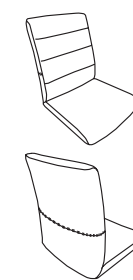

## COVER OPTION DESIGNS

Design 0

Design 1

Design 2

Design 3

Design 10

Design 12

## MEASUREMENTS (CM/IN)

Dining Chair	Width	Depth	Height	Seat high	Loadability
High	50/19,7	61/24,02	97/38,2	49,5/19,5	480 pcs
High w/arm	61/24,02	61/24,02	97/38,2	49,5/19,5	480 pcs
Low	50/19,7	58/22,83	86/33,86	49,5/19,5	480 pcs
Low w/arm	61/24,02	58/22,83	86/33,86	49,5/19,5	480 pcs
Counter Stool	Width	Depth	Height	Seat high	Loadability
Low	50/19,69	60,5/ 23,82	103/40,55	67/26,38	280 pcs
Low w/arm	63/24,8	60,5/ 23,82	103/40,55	67/26,38	280 pcs