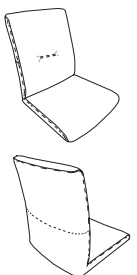

## COVER OPTION DESIGNS

Design 0

Design 1

Design 2

Design 3

Design 10

Design 12

## MEASUREMENTS (CM/IN)

Dining Chair	Width	Depth	Height	Seat high	Loadability
High	50/19,7	61/24,02	97/38,2	49,5/19,5	480 pcs
High w/arm	61/24,02	61/24,02	97/38,2	49,5/19,5	480 pcs
Low	50/19,7	58/22,83	86/33,86	49,5/19,5	480 pcs
Low w/arm	61/24,02	58/22,83	86/33,86	49,5/19,5	480 pcs
Counter Stool	Width	Depth	Height	Seat high	Loadability
Low	50/19,69	60,5/ 23,82	103/40,55	67/26,38	280 pcs
Low w/arm	63/24,8	60,5/ 23,82	103/40,55	67/26,38	280 pcs