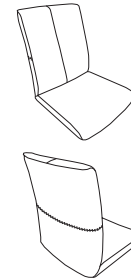

## COVER OPTION DESIGNS

Design 0

Design 1

Design 2

Design 3

Design 10

Design 12

## MEASUREMENTS (CM/IN)

Dining Chair	Width	Depth	Height	Seat high	Loadability
High	50/19,7	61/24,02	97/38,2	49,5/19,5	480 pcs
High w/arm	61/24,02	61/24,02	97/38,2	49,5/19,5	480 pcs
Low	50/19,7	58/22,83	86/33,86	49,5/19,5	480 pcs
Low w/arm	61/24,02	58/22,83	86/33,86	49,5/19,5	480 pcs
Counter Stool	Width	Depth	Height	Seat high	Loadability
Low	50/19,69	60,5/ 23,82	103/40,55	67/26,38	280 pcs
Low w/arm	63/24,8	60,5/ 23,82	103/40,55	67/26,38	280 pcs