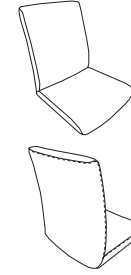

## SEAT OPTIONS

**LOW BACK**  
HD3000

**LOW BACK W/ARMS**  
HD3005

**HIGH BACK**  
HD3050

**HIGH BACK W/ARMS**  
HD3055

**COUNTER**  
HC3000

**COUNTER W/ARMS**  
HC3005

**COLD-CURE MOLDED FOAM**  
Sinuous spring suspension  
Steel tubular frame

## FUNCTIONS

Reclining

Dynamic  
Lumbar Support

## COVER OPTION DESIGNS

Design 0

Design 1

Design 2

Design 3

Design 10

Design 12

## MEASUREMENTS (CM/IN)

Dining Chair	Width	Depth	Height	Seat high	Loadability
High	50/19,7	61/24,02	97/38,2	49,5/19,5	480 pcs
High w/arm	61/24,02	61/24,02	97/38,2	49,5/19,5	480 pcs
Low	50/19,7	58/22,83	86/33,86	49,5/19,5	480 pcs
Low w/arm	61/24,02	58/22,83	86/33,86	49,5/19,5	480 pcs
Counter Stool	Width	Depth	Height	Seat high	Loadability
Low	50/19,69	60,5/ 23,82	103/40,55	67/26,38	280 pcs
Low w/arm	63/24,8	60,5/ 23,82	103/40,55	67/26,38	280 pcs