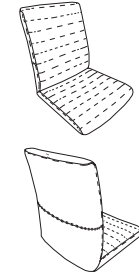

## COVER OPTION DESIGNS

Design 0

Design 1

Design 2

Design 3

Design 10

Design 12

## MEASUREMENTS (CM/IN)

Dining Chair	Width	Depth	Height	Seat high	Loadability
High	50/19,7	61/24,02	97/38,2	49,5/19,5	480 pcs
High w/arm	61/24,02	61/24,02	97/38,2	49,5/19,5	480 pcs
Low	50/19,7	58/22,83	86/33,86	49,5/19,5	480 pcs
Low w/arm	61/24,02	58/22,83	86/33,86	49,5/19,5	480 pcs
Counter Stool	Width	Depth	Height	Seat high	Loadability
Low	50/19,69	60,5/ 23,82	103/40,55	67/26,38	280 pcs
Low w/arm	63/24,8	60,5/ 23,82	103/40,55	67/26,38	280 pcs