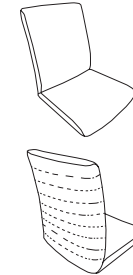

## FUNCTIONS

Reclining

Dynamic  
Lumbar Support

## BASE WOOD OPTIONS

**Black**   **Wenge**   **Grey**   **Walnut**   **Oak**   **White oak**

## COVER OPTION DESIGNS

Design 0

Design 1

Design 2

Design 3

Design 10

Design 12

## MEASUREMENTS (CM/IN)

Dining Chair	Width	Depth	Height	Seat high	Loadability
High	50/19,7	61/24,02	97/38,2	49,5/19,5	480 pcs
High w/arm	61/24,02	61/24,02	97/38,2	49,5/19,5	480 pcs
Low	50/19,7	58/22,83	86/33,86	49,5/19,5	480 pcs
Low w/arm	61/24,02	58/22,83	86/33,86	49,5/19,5	480 pcs
Counter Stool	Width	Depth	Height	Seat high	Loadability
Low	50/19,69	60,5/ 23,82	103/40,55	67/26,38	280 pcs
Low w/arm	63/24,8	60,5/ 23,82	103/40,55	67/26,38	280 pcs