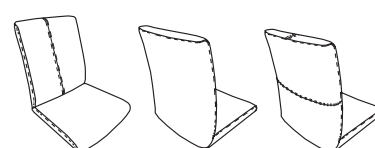

## CHOOSE YOUR COVER DESIGN

Design 1

Design 2

Design 3

Design 5

Fabric      Leather

## MEASUREMENTS (CM/IN)

Chair model	Width	Depth	Height	Seat width	Seat depth	Seat height
High	64/25,2	64/25,2	95-105/37,4-41,4	50/19,7	43/16,9	46-56/18-22
High w/arm	64/25,2	64/25,2	95-105/37,4-41,4	50/19,7	43/16,9	46-56/18-22
Low	64/25,2	64/25,2	87-95/34,4-37,4	50/19,7	43/16,9	46-56/18-22
Low w/arm	64/25,2	64/25,2	87-95/34,4-37,4	50/19,7	43/16,9	46-56/18-22