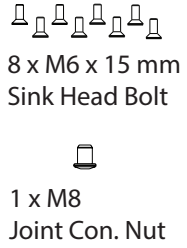

Hygge Dining Table

Round Ø120 cm/47,24"
140X90 cm/55,12"X 35,43"

Please visit h2seating.com
or scan QR code for more information

1

2

1 x Table Top

1 x 75x50
Assy Receiver

1 x 75x50
Assy Insert

3

4a

4b

Hygge Dining Table

230X110cm/90,55"X 43,3"

Please visit h2seating.com
or scan QR code for more information

1

2