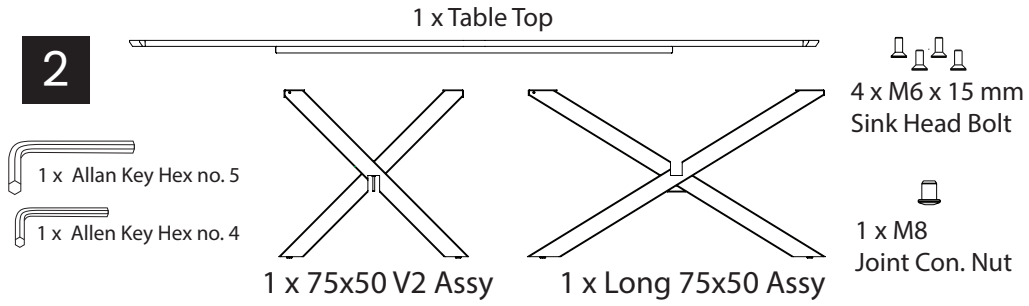

3

4a

4b

Hygge Dining Table

230X110cm/90,55"X 43,3"

Please visit h2seating.com
or scan QR code for more information

1

2