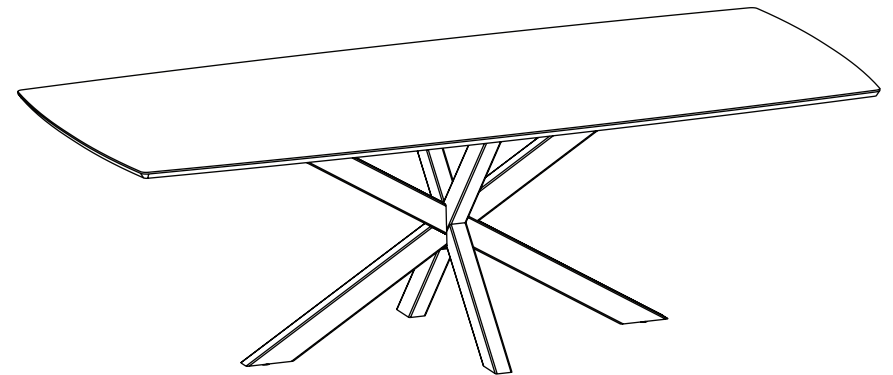

Hygge Dining Table

Round Ø120 cm/47,24"
140X90 cm/55,12"X 35,43"

Please visit h2seating.com
or scan QR code for more information

1

2

1 x Table Top

1 x 75x50
Assy Receiver

1 x 75x50
Assy Insert

3

4a

4b

Hygge Dining Table

230X110cm/90,55"X 43,3"

Please visit h2seating.com
or scan QR code for more information

1

2