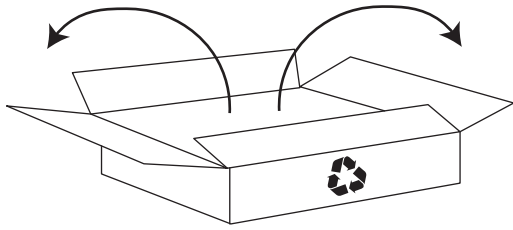

Hygge Dining Table

Round Ø120 cm/47,24"
140X90 cm/55,12"X 35,43"

Please visit h2seating.com
or scan QR code for more information

1

2

1 x Table Top

1 x 75x50
Assy Receiver

1 x 75x50
Assy Insert

3

4a

4b

Hygge Dining Table

230X110cm/90,55"X 43,3"

Please visit h2seating.com
or scan QR code for more information

1

2