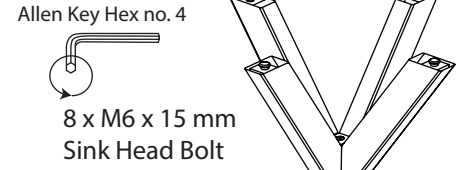

Hygge Dining Table

Round Ø120 cm/47,24"
140X90 cm/55,12"X 35,43"

Please visit h2seating.com
or scan QR code for more information

1

2

1 x Table Top

1 x 75x50
Assy Receiver

1 x 75x50
Assy Insert

3

4a

4b

Hygge Dining Table

230X110cm/90,55"X 43,3"

Please visit h2seating.com
or scan QR code for more information

1

2