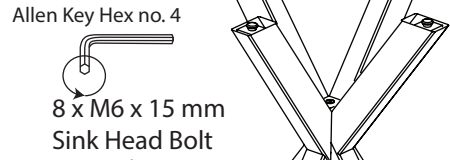

Hygge Dining Table

Round Ø120 cm/47,24"
140X90 cm/55,12"X 35,43"

Please visit h2seating.com
or scan QR code for more information

1

2

1 x Table Top

1 x 75x50
Assy Receiver

1 x 75x50
Assy Insert

3

4a

4b

Hygge Dining Table

230X110cm/90,55"X 43,3"

Please visit h2seating.com
or scan QR code for more information

1

2