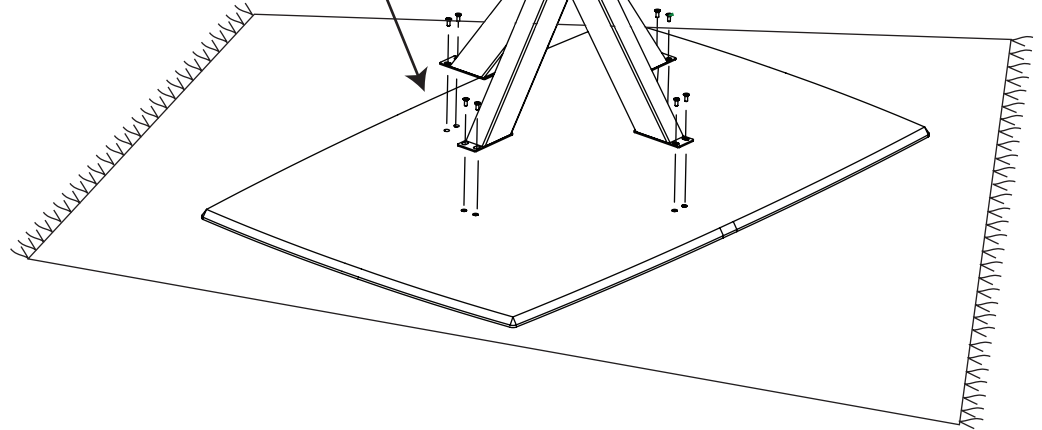

Hygge Dining Table

Round Ø120 cm/47,24"
140X90 cm/55,12"X 35,43"

Please visit h2seating.com
or scan QR code for more information

1

2

1 x Table Top

1 x 75x50
Assy Receiver

1 x 75x50
Assy Insert

3

4a

4b

Hygge Dining Table

230X110cm/90,55"X 43,3"

Please visit h2seating.com
or scan QR code for more information

1

2