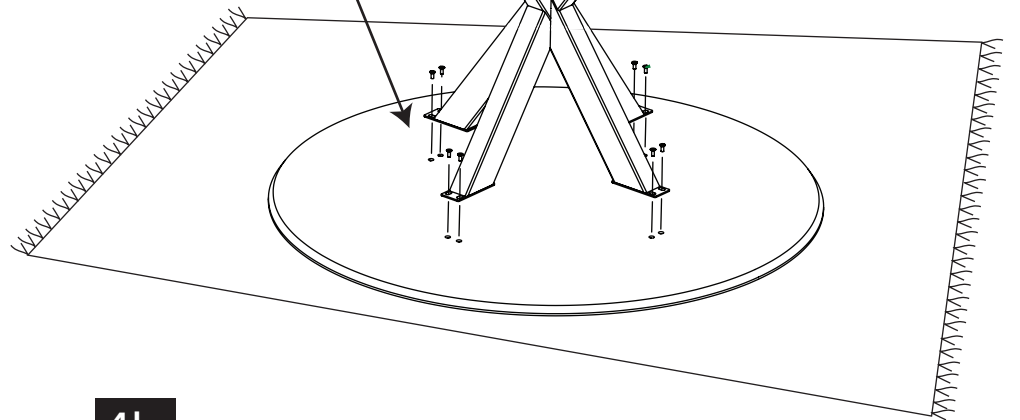

Hygge Dining Table

Round Ø120 cm/47,24"
140X90 cm/55,12"X 35,43"

Please visit h2seating.com
or scan QR code for more information

1

2

1 x Table Top

1 x 75x50
Assy Receiver

1 x 75x50
Assy Insert

3

4a

4b

Hygge Dining Table

230X110cm/90,55"X 43,3"

Please visit h2seating.com
or scan QR code for more information

1

2