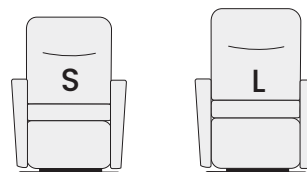

Extended footrest

Effortless reclining

Dynamic lumbar support

Gently Lift System

Adjustable head & neck Support

Selection of power packages

PROGRAM OPTIONS

The Zero Gravity program makes it effortless to get in and out of the chair, allowing you to recline into a Zero Gravity position for ultimate relaxation.

SIZE OPTIONS

Comfort seating is all about finding the optimal size and design.

Choose between different sizes and seat heights.

MEASUREMENTS

Art.no	Size	Width cm/in	Depth cm/in	Height cm/in	Seat Width cm/in	Seat Height cm/in	Seat Depth cm/in	Depth reclined cm/in	Wall clearance cm/in
339	Standard	77 / 30,3	88 / 34,6	103-116 / 40,6-45,7	50 / 19,7	43 / 16,9	54 / 21,3	162-172 / 63,8-67,8	31 / 12,2
539	Large	82 / 32,3	91 / 35,8	105-118 / 41,3-46,5	55 / 21,7	44 / 17,3	55 / 21,7	166-176 / 65,4-69,1	34 / 13,4