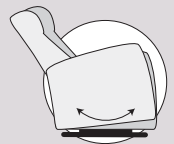

360° Swivel

Glider function on/off option

Intergrated footstool

Effortless reclining  
and dynamic lumbar support

Adjustable head & neck Support

Selection of power packages

## SIZE OPTIONS

Comfort seating is all about finding the optimal size and design.

Choose between different sizes and seat heights.