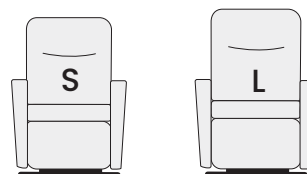

360° Swivel

Glider function on/off option

Intergrated footstool

Effortless reclining  
and dynamic lumbar support

Adjustable head & neck Support

Selection of power packages

## SIZE OPTIONS

Comfort seating is all about finding the optimal size and design.

Choose between different sizes and seat heights.

## MEASUREMENTS

| Art.no | Size     | Width<br>cm/in | Depth<br>cm/in | Height<br>cm/in   | Seat Width<br>cm/in | Seat Height<br>cm/in | Seat Depth<br>cm/in | Depth reclined<br>cm/in | Wall clearance<br>cm/in |
|--------|----------|----------------|----------------|-------------------|---------------------|----------------------|---------------------|-------------------------|-------------------------|
| 333    | Standard | 79/31,1        | 93/36,6        | 102-115/40,2-45,3 | 50/19,7             | 44/17,3              | 55/21,7             | 164-174/64,6-68,5       | 42/16,5                 |
| 533    | Large    | 84/33,1        | 96/37,8        | 104-117/41-46,1   | 55/21,7             | 45/17,7              | 56/22,1             | 166-176/65,4-69,3       | 44/17,3                 |