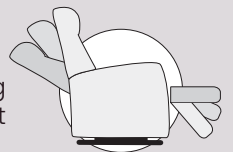

360° Swivel

Glider function on/off option

Intergrated footstool

Effortless reclining  
and dynamic lumbar support

Adjustable head & neck Support

Selection of power packages

## SIZE OPTIONS

Comfort seating is all about finding the optimal size and design.

Choose between different sizes and seat heights.