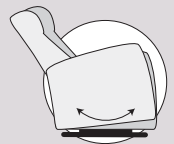

360° Swivel

Glider function on/off option

Intergrated footstool

Effortless reclining
and dynamic lumbar support

Adjustable head & neck Support

Selection of power packages

SIZE OPTIONS

Comfort seating is all about finding the optimal size and design.

Choose between different sizes and seat heights.

MEASUREMENTS

| Art.no | Size | Width cm/in | Depth cm/in | Height cm/in | Seat Width cm/in | Seat Height cm/in | Seat Depth cm/in | Depth reclined cm/in | Wall clearance cm/in |
|--------|----------|----------------|----------------|-------------------|---------------------|----------------------|---------------------|-------------------------|-------------------------|
| 340 | Standard | 79/31,1 | 93/36,6 | 102-115/40,2-45,3 | 50/19,7 | 44/17,3 | 55/21,7 | 164-174/64,6-68,5 | 42/16,5 |
| 540 | Large | 84/33,1 | 96/37,8 | 104-117/41-46,1 | 55/21,7 | 45/17,7 | 56/22,1 | 166-176/65,4-69,3 | 44/17,3 |

Dimension may vary +/- 2cm/1 inch

POWER OPTIONS

Manual

Swivel
Extended Footrest
Adjustable Headrest
Dynamic Lumbar Support
Glider
Glider Locker

Power

Swivel
Extended Footrest
Adjustable Headrest
Dynamic Lumbar Support
Glider
Glider Locker
Smart Storage
Battery Option