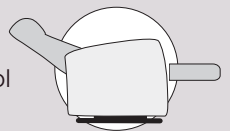

360° Swivel

Glider function on/off option

Intergrated footstool

Effortless reclining
and dynamic lumbar support

Adjustable head & neck Support

Selection of power packages

SIZE OPTIONS

Comfort seating is all about finding the optimal size and design.

Choose between different sizes and seat heights.

MEASUREMENTS

| Art.no | Size | Width cm/in | Depth cm/in | Height cm/in | Seat Width cm/in | Seat Height cm/in | Seat Depth cm/in | Depth reclined cm/in | Wall clearance cm/in |
|--------|----------|----------------|----------------|-------------------|---------------------|----------------------|---------------------|-------------------------|-------------------------|
| 340 | Standard | 79/31,1 | 93/36,6 | 102-115/40,2-45,3 | 50/19,7 | 44/17,3 | 55/21,7 | 164-174/64,6-68,5 | 42/16,5 |
| 540 | Large | 84/33,1 | 96/37,8 | 104-117/41-46,1 | 55/21,7 | 45/17,7 | 56/22,1 | 166-176/65,4-69,3 | 44/17,3 |

Dimension may vary +/- 2cm/1 inch

POWER OPTIONS

Manual

Swivel
Extended Footrest
Adjustable Headrest
Dynamic Lumbar Support
Glider
Glider Locker

Power

Swivel
Extended Footrest
Adjustable Headrest
Dynamic Lumbar Support
Glider
Glider Locker
Smart Storage
Battery Option