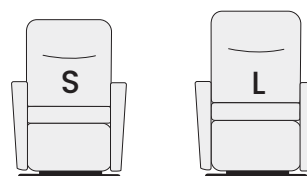

360° Swivel

Glider function on/off option

Intergrated footstool

Effortless reclining
and dynamic lumbar support

Adjustable head & neck Support

Selection of power packages

SIZE OPTIONS

Comfort seating is all about finding the optimal size and design.

Choose between different sizes and seat heights.

MEASUREMENTS

| Art.no | Size | Width cm/in | Depth cm/in | Height cm/in | Seat Width cm/in | Seat Height cm/in | Seat Depth cm/in | Depth reclined cm/in | Wall clearance cm/in |
|--------|----------|----------------|----------------|-------------------|---------------------|----------------------|---------------------|-------------------------|-------------------------|
| 340 | Standard | 79/31,1 | 93/36,6 | 102-115/40,2-45,3 | 50/19,7 | 44/17,3 | 55/21,7 | 164-174/64,6-68,5 | 42/16,5 |
| 540 | Large | 84/33,1 | 96/37,8 | 104-117/41-46,1 | 55/21,7 | 45/17,7 | 56/22,1 | 166-176/65,4-69,3 | 44/17,3 |

Dimension may vary +/- 2cm/1 inch

POWER OPTIONS

Manual

Swivel
Extended Footrest
Adjustable Headrest
Dynamic Lumbar Support
Glider
Glider Locker

Power

Swivel
Extended Footrest
Adjustable Headrest
Dynamic Lumbar Support
Glider
Glider Locker
Smart Storage
Battery Option

PowerPlus

Swivel
Extended Footrest
Dynamic Lumbar Support
Glider
Glider Locker
Smart Storage
Power Adjustable Headrest
Battery Option w/Charging Function

PowerExtra

Swivel
Extended Footrest
Power Adjustable Headrest
Glider
Glider Locker
Power Adjustable Dynamic Lumbar Support
Comfort Heating