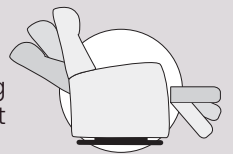

360° Swivel

Glider function on/off option

Intergrated footstool

Effortless reclining
and dynamic lumbar support

Adjustable head & neck Support

Selection of power packages

SIZE OPTIONS

Comfort seating is all about finding the optimal size and design.