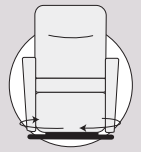

360° Swivel

Glider function on/off option

Intergrated footstool

Effortless reclining
and dynamic lumbar support

Adjustable head & neck Support

Selection of power packages

SIZE OPTIONS

Comfort seating is all about finding the optimal size and design.

Choose between different sizes and seat heights.

MEASUREMENTS

| Art.no | Size | Width cm/in | Depth cm/in | Height cm/in | Seat Width cm/in | Seat Height cm/in | Seat Depth cm/in | Depth reclined cm/in | Wall clearance cm/in |
|--------|----------|----------------|----------------|-------------------|---------------------|----------------------|---------------------|-------------------------|-------------------------|
| 340 | Standard | 79/31,1 | 93/36,6 | 102-115/40,2-45,3 | 50/19,7 | 44/17,3 | 55/21,7 | 164-174/64,6-68,5 | 42/16,5 |
| 540 | Large | 84/33,1 | 96/37,8 | 104-117/41-46,1 | 55/21,7 | 45/17,7 | 56/22,1 | 166-176/65,4-69,3 | 44/17,3 |

Dimension may vary +/- 2cm/1 inch

POWER OPTIONS

Manual

Swivel
Extended Footrest
Adjustable Headrest
Dynamic Lumbar Support
Glider
Glider Locker

Power

Swivel
Extended Footrest
Adjustable Headrest
Dynamic Lumbar Support
Glider
Glider Locker
Smart Storage
Battery Option