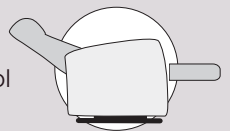

360° Swivel

Glider function on/off option

Intergrated footstool

Effortless reclining  
and dynamic lumbar support

Adjustable head & neck Support

Selection of power packages

## SIZE OPTIONS

Comfort seating is all about finding the optimal size and design.

Choose between different sizes and seat heights.