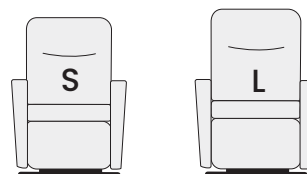

360° Swivel

Glider function on/off option

Intergrated footstool

Effortless reclining  
and dynamic lumbar support

Adjustable head & neck Support

Selection of power packages

## SIZE OPTIONS

Comfort seating is all about finding the optimal size and design.

Choose between different sizes and seat heights.

## MEASUREMENTS

Art.no	Size	Width cm/in	Depth cm/in	Height cm/in	Seat Width cm/in	Seat Height cm/in	Seat Depth cm/in	Depth reclined cm/in	Wall clearance cm/in
361	Standard	77/30,3	91/35,8	101-114/39,8-44,9	50/19,7	43/16,9	54/21,3	162-172/63,8-67,7	42/16,5
561	Large	82/32,3	94/37	103-116/40,6-45,7	55/21,7	44/17,3	55/21,7	164-174/64,6-68,5	44/17,3

## POWER OPTIONS

King has a high back, combined with an anatomically designed steel back insert, and a telescopic (up-and-down) adjustable head and neck support. Heating option is available but not PowerPlus, PowerExtra and PowerLux.