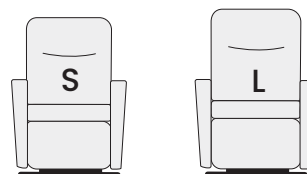

360° Swivel

Glider function on/off option

Integrated footstool

Effortless reclining
and dynamic lumbar support

Adjustable head & neck Support

Selection of power packages

SIZE OPTIONS

Comfort seating is all about finding the optimal size and design.

Choose between different sizes and seat heights.

MEASUREMENTS

Art.no	Size	Width cm/in	Depth cm/in	Height cm/in	Seat Width cm/in	Seat Height cm/in	Seat Depth cm/in	Depth reclined cm/in	Wall clearance cm/in
357	Standard	79/31,1	92/36,2	103/40,6	50/19,7	43/16,9	53/20,9	161/63,4	31/12,2
557	Large	84/33,1	95/37,4	107/42,1	55/21,7	44/17,3	54/21,3	165/65	34/13,4

Dimension may vary +/- 2cm/1 inch

POWER OPTIONS

Manual

Swivel
Extended Footrest
Adjustable Headrest
Dynamic Lumbar Support
Glider
Glider Locker

Power

Swivel
Extended Footrest
Adjustable Headrest
Dynamic Lumbar Support
Glider
Glider Locker
Smart Storage
Battery Option

PowerPlus

Swivel
Extended Footrest
Dynamic Lumbar Support
Glider
Glider Locker
Smart Storage
Power Adjustable Headrest
Battery Option w/Charging Function

PowerExtra

Swivel
Extended Footrest
Power Adjustable Headrest
Glider
Glider Locker
Power Adjustable Dynamic Lumbar Support
Comfort Heating