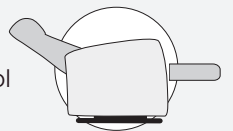

360° Swivel

Glider function on/off option

Integrated footstool

Effortless reclining
and dynamic lumbar support

Adjustable head & neck Support

Selection of power packages

SIZE OPTIONS

Comfort seating is all about finding the optimal size and design.

Choose between different sizes and seat heights.

MEASUREMENTS

Art.no	Size	Width cm/in	Depth cm/in	Height cm/in	Seat Width cm/in	Seat Height cm/in	Seat Depth cm/in	Depth reclined cm/in	Wall clearance cm/in
357	Standard	79/31,1	92/36,2	103/40,6	50/19,7	43/16,9	53/20,9	161/63,4	31/12,2
557	Large	84/33,1	95/37,4	107/42,1	55/21,7	44/17,3	54/21,3	165/65	34/13,4

Dimension may vary +/- 2cm/1 inch

POWER OPTIONS

Manual

Swivel
Extended Footrest
Adjustable Headrest
Dynamic Lumbar Support
Glider
Glider Locker

Power

Swivel
Extended Footrest
Adjustable Headrest
Dynamic Lumbar Support
Glider
Glider Locker
Smart Storage
Battery Option